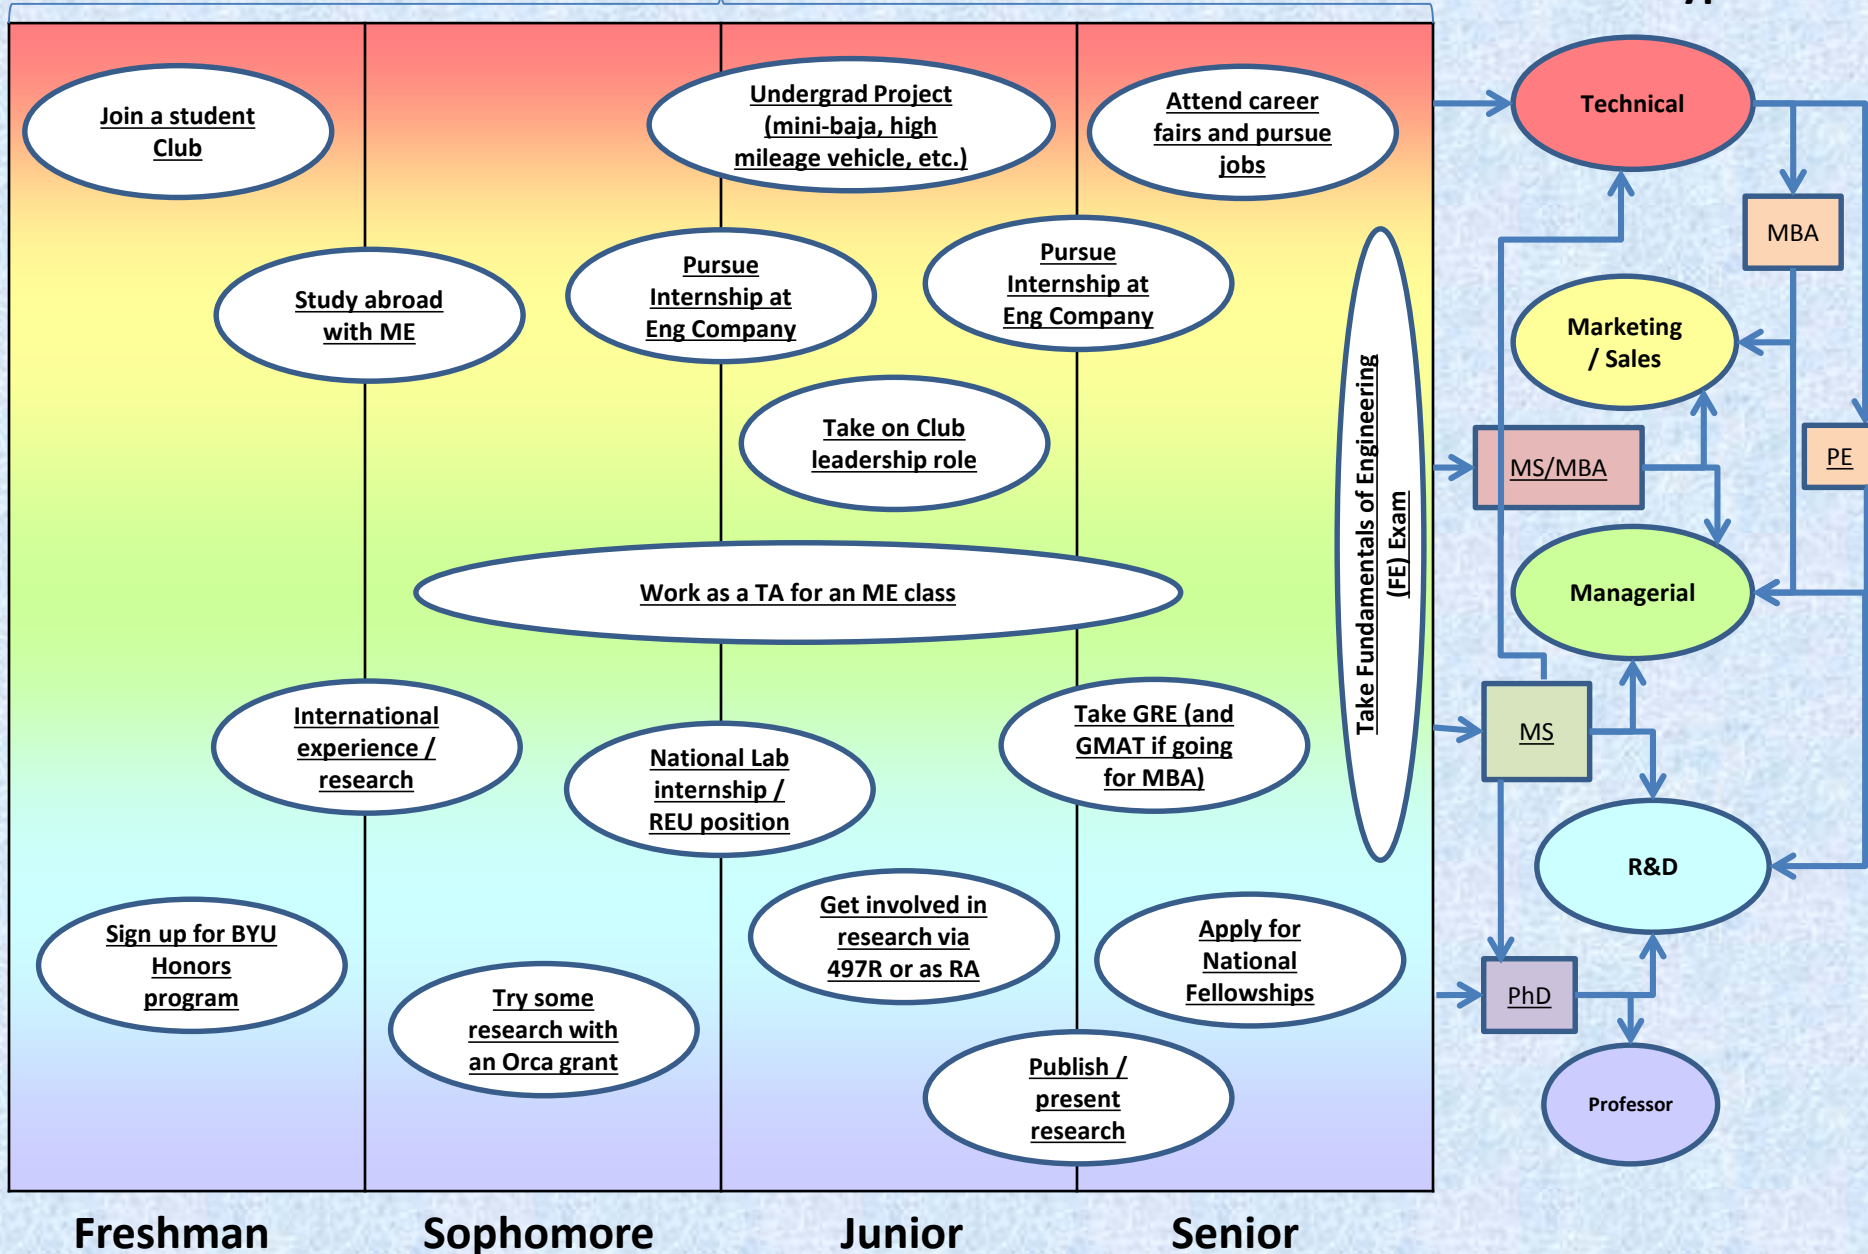

Ideas for Different ME Career Trajectories*

BSc in Mechanical Engineering

Career Type:

*Meet with your faculty advisor and undergraduate advisor to develop your own personal map